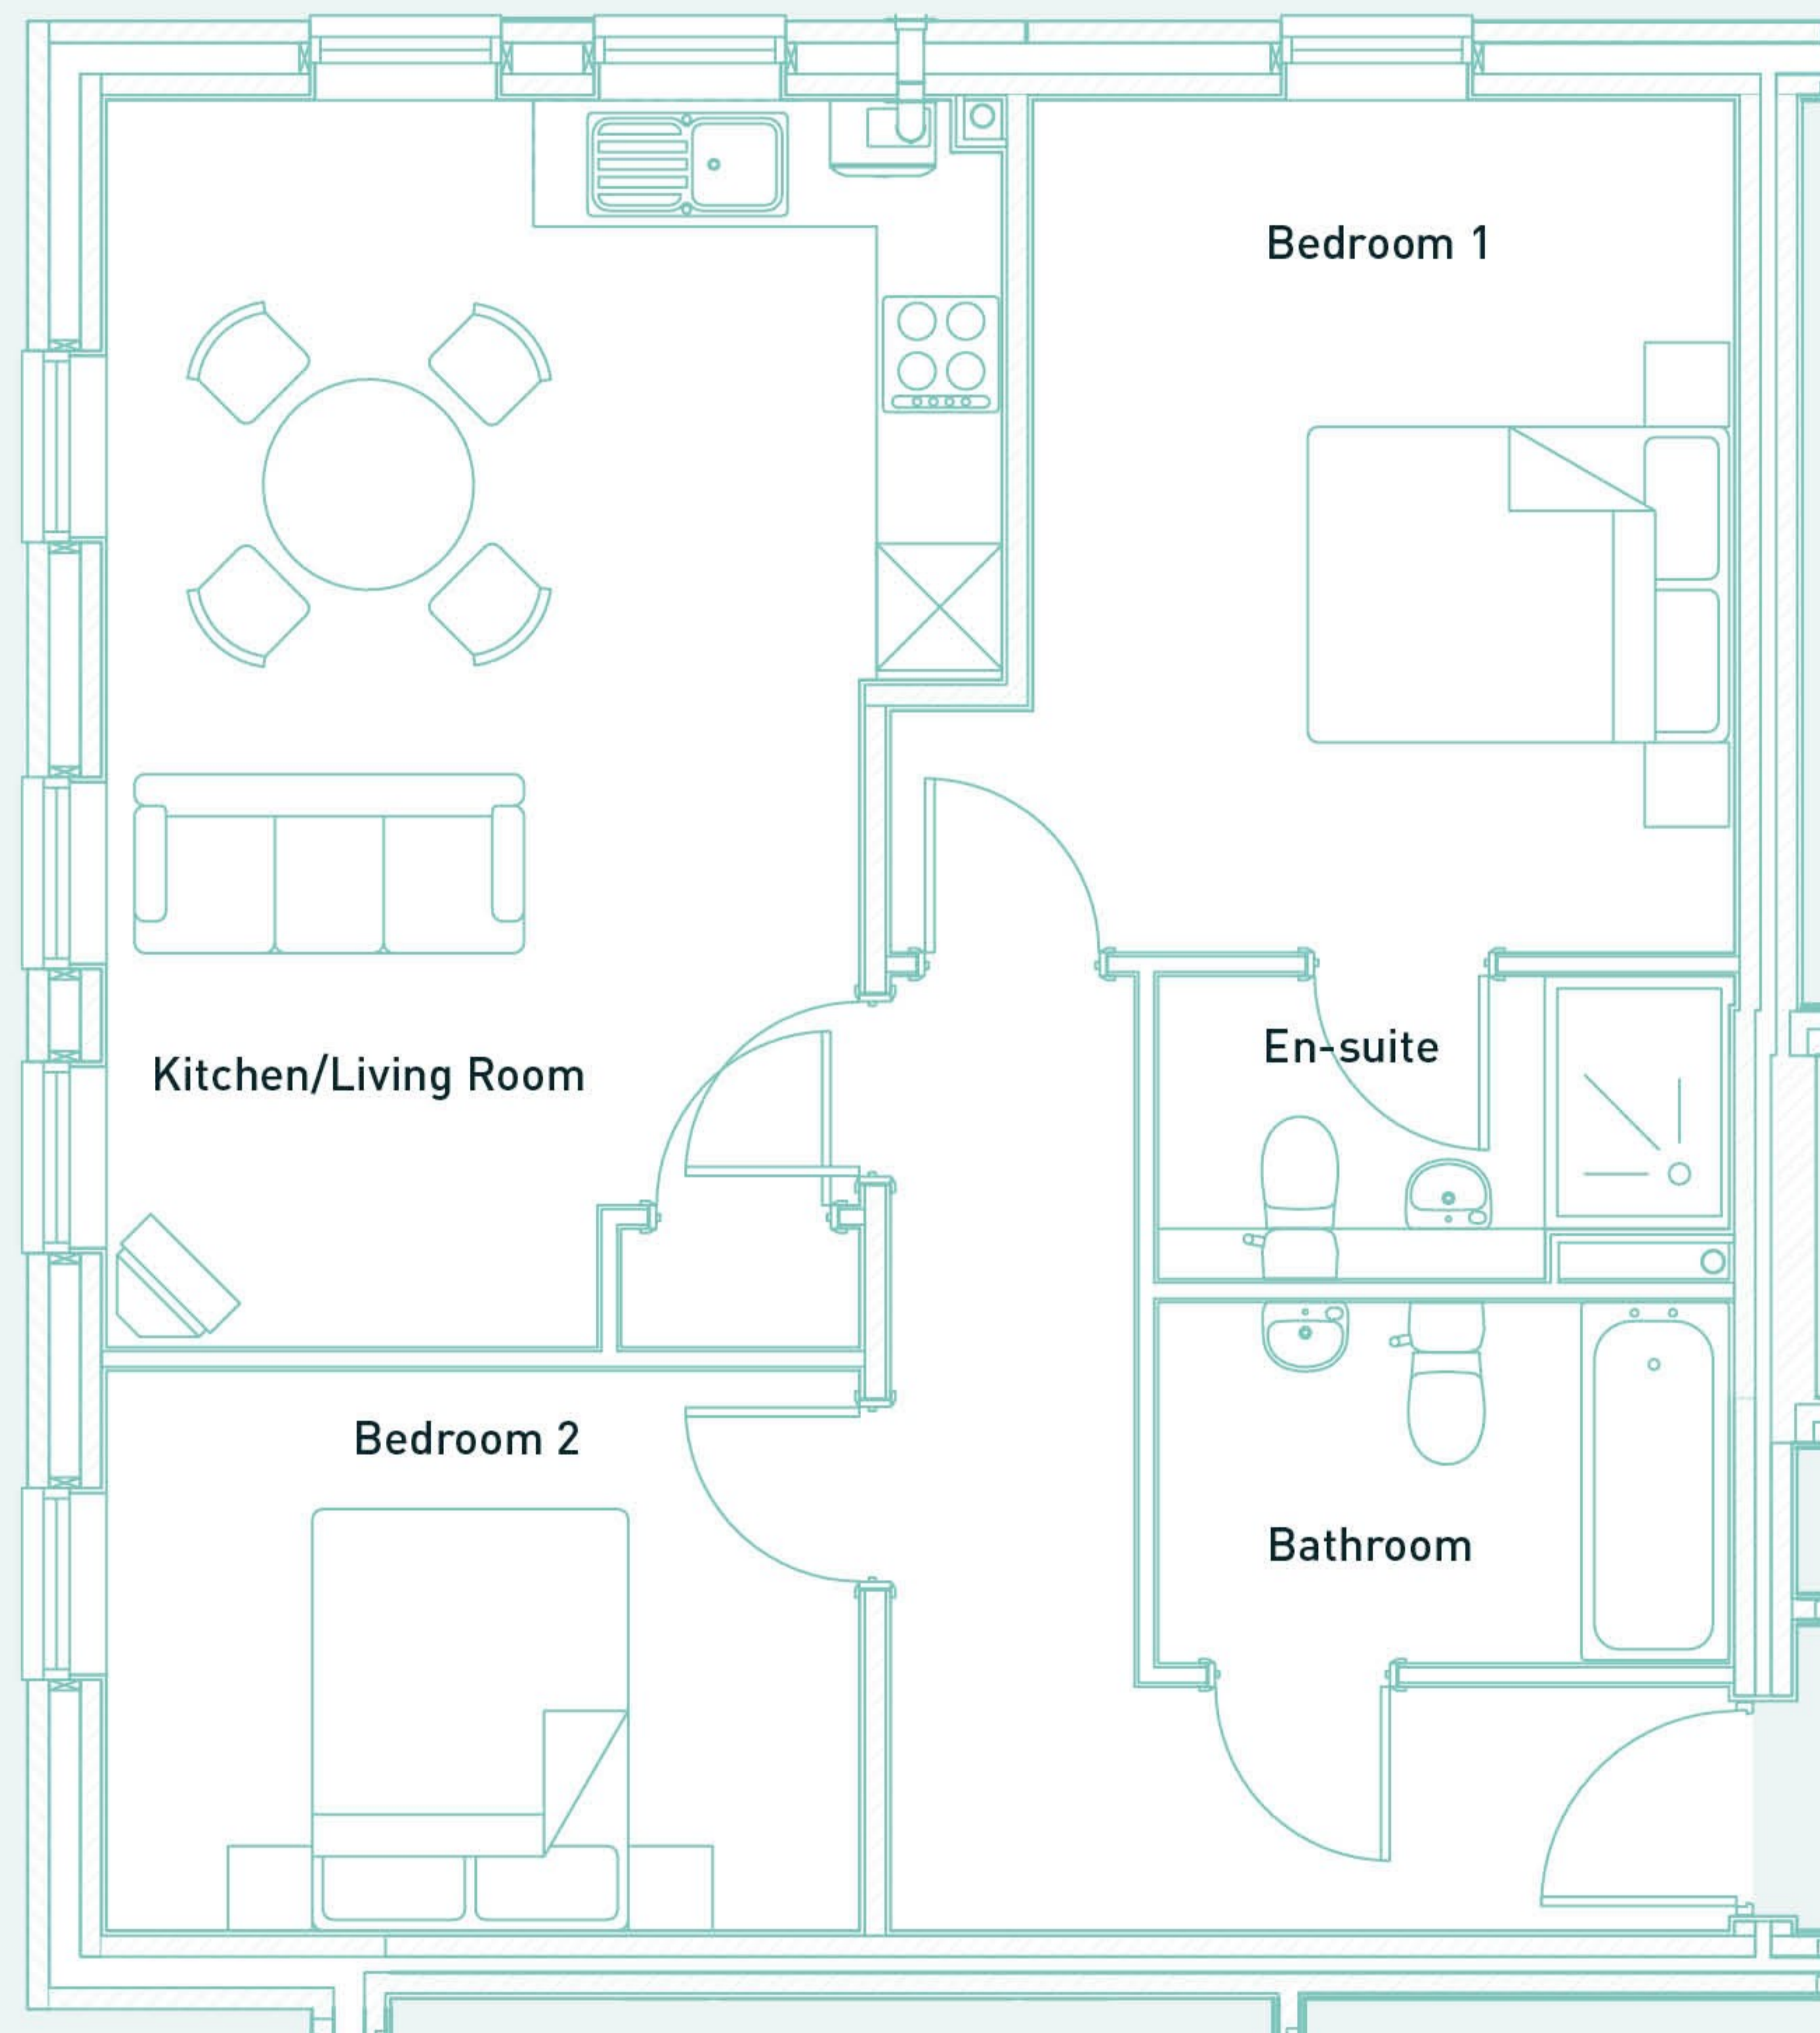

APARTMENT 5

TOTAL FLOOR AREA: 67 M² / 721 SQ FT

Kitchen/Living Room	4.22m x 5.92m	13'10" x 19'5"
Bedroom 1	3.33m x 4m	10'11" x 13'3"
Bedroom 2	3.55m x 2.65m	11'8" x 8'9"
Bathroom	2.73m x 1.71m	9'0" x 5'7"
En-suite	2.73m x 1.43m	9'0" x 4'9"